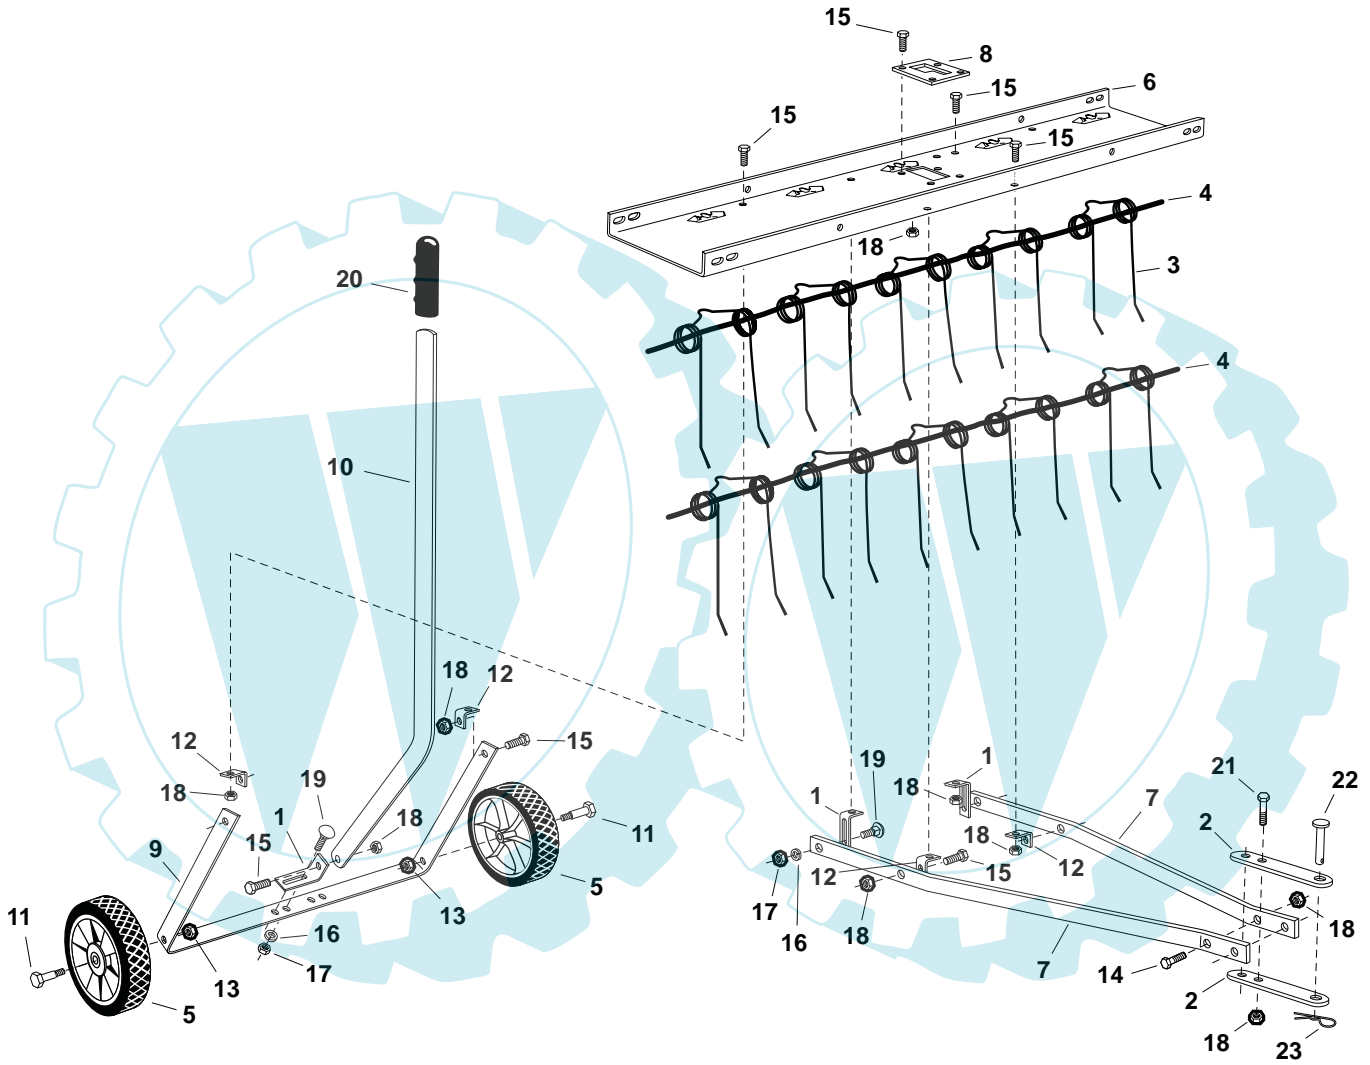

Tine de-thatcher

Spare parts

Ersatzteile

Pièces détachées

Reserve onderdelen

Repuestos

Reservdelar

TINE DE-THATCHER REPAIR PARTS MODEL NO. 45-02941

Ref.no.	Part no.		Qty	Description
1	531 00 46-31		3	Hitch Arm Mount Bracket
2	531 00 46-42		2	Hitch Bracket
3	531 00 46-26		10	Spring Tine
4	531 00 81-19		2	Spring Alignment Wire
5	531 00 46-28		2	Wheel
6	531 00 76-41	N	1	Tine Shield (40")
7	531 00 46-30		2	Hitch Mount Arm
8	531 00 81-02		1	Lift Plate
9	531 00 81-11		1	Axle Bracket
10	531 00 51-12		1	Lift Handle
11	531 00 46-27		2	Shoulder Bolt
12	531 00 81-15		4	Angle Bracket
13	873 68 06-00		2	Hex Lock Nut, 3/8-16
14	531 00 81-17		2	Hex Bolt, 5/16-18 x 1-1/4"
15	874 78 05-12		15	Hex Bolt, 5/16" x 3/4"
16	735 11 64-05		4	Lock washer 5/16"
17	873 22 05-00		4	Hex Nut, 5/16-18
18	531 00 76-16		19	Hex Lock Nut, 5/16-18
19	872 11 05-08		4	Carriage Bolt, 5/16" x 1"
20	506 62 64-01		1	Handle Grip
21	874 76 05-32		2	Hex Bolt, 5/16-18 x 2"
22	531 00 81-18		1	Hitch Pin, 3/8" (Flat Head)
23	721 68 02-51		1	Hair Cotter Pin, 1/8"
	531 00 76-67	N	1	Owners Manual